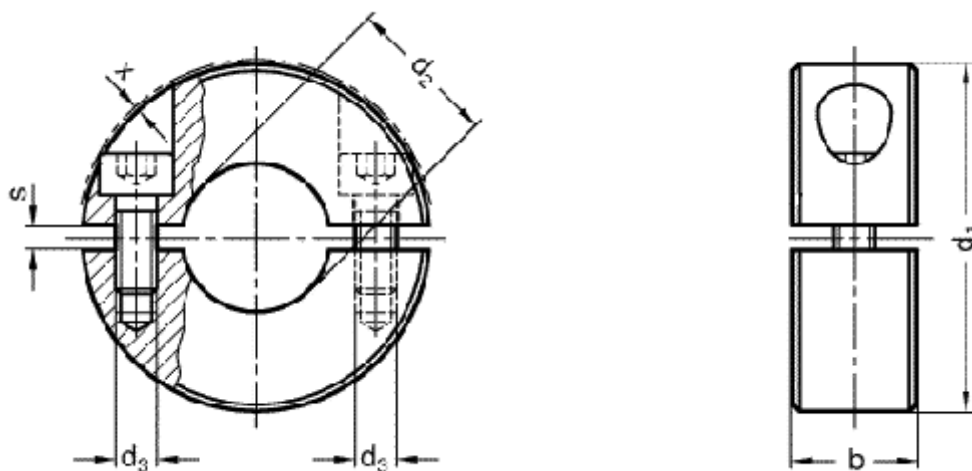

Data Sheet

Article number: 20707222B8NI

Description: E+G Stainless steel split set GN 707.2-22-B8-NI
, 2-pieces

Measures

$b = 9$
 $d_1 = 22$
 $d_2 = B\ 8$
 $d_3 = M3$
 $s = 2.1$
 $x = 1$